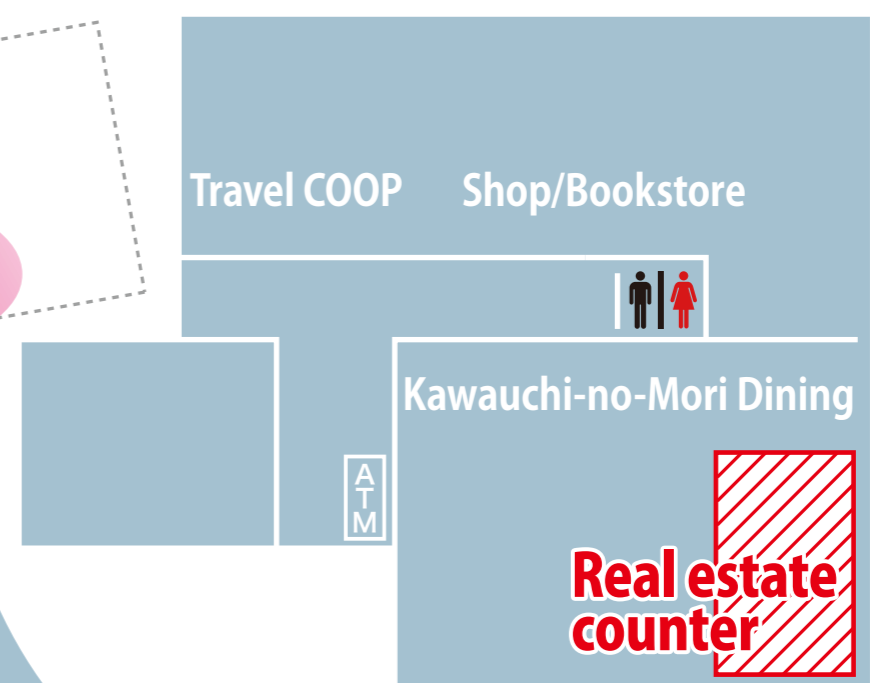

Between-class
appointments available!

Discounted agency
fees for Univ.
Co-op members!

Safe & secure housing
for Tohoku University
student!

■ Hours: (Acceptance of the preliminary inspection until 15:00)

10:30 - 17:00