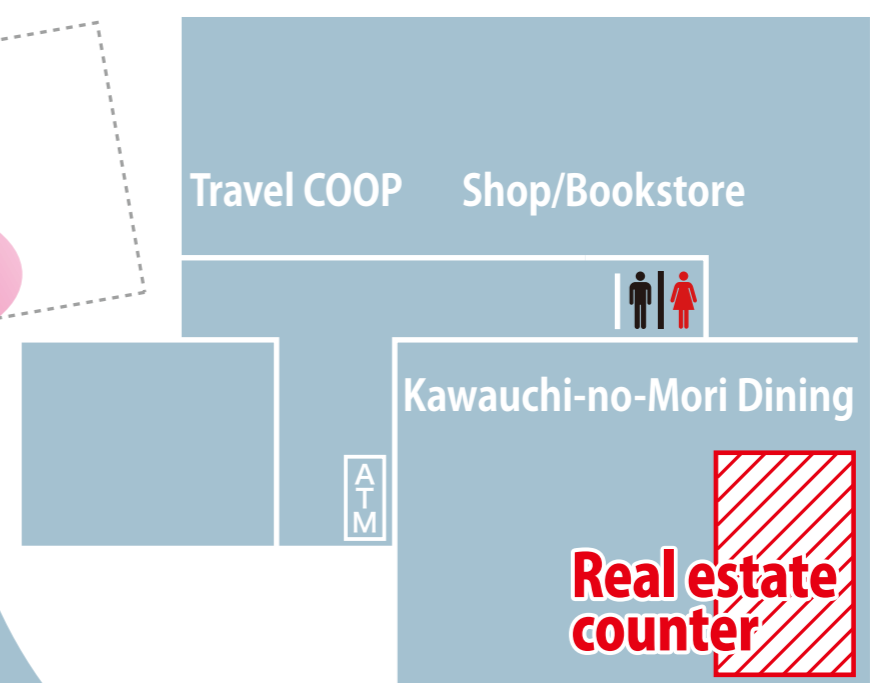

Between-class  
appointments available!

Discounted agency  
fees for Univ.  
Co-op members!

Safe & secure housing  
for Tohoku University  
student!

■ Hours: (Acceptance of the preliminary inspection until 15:00)

# 10:30 - 17:00